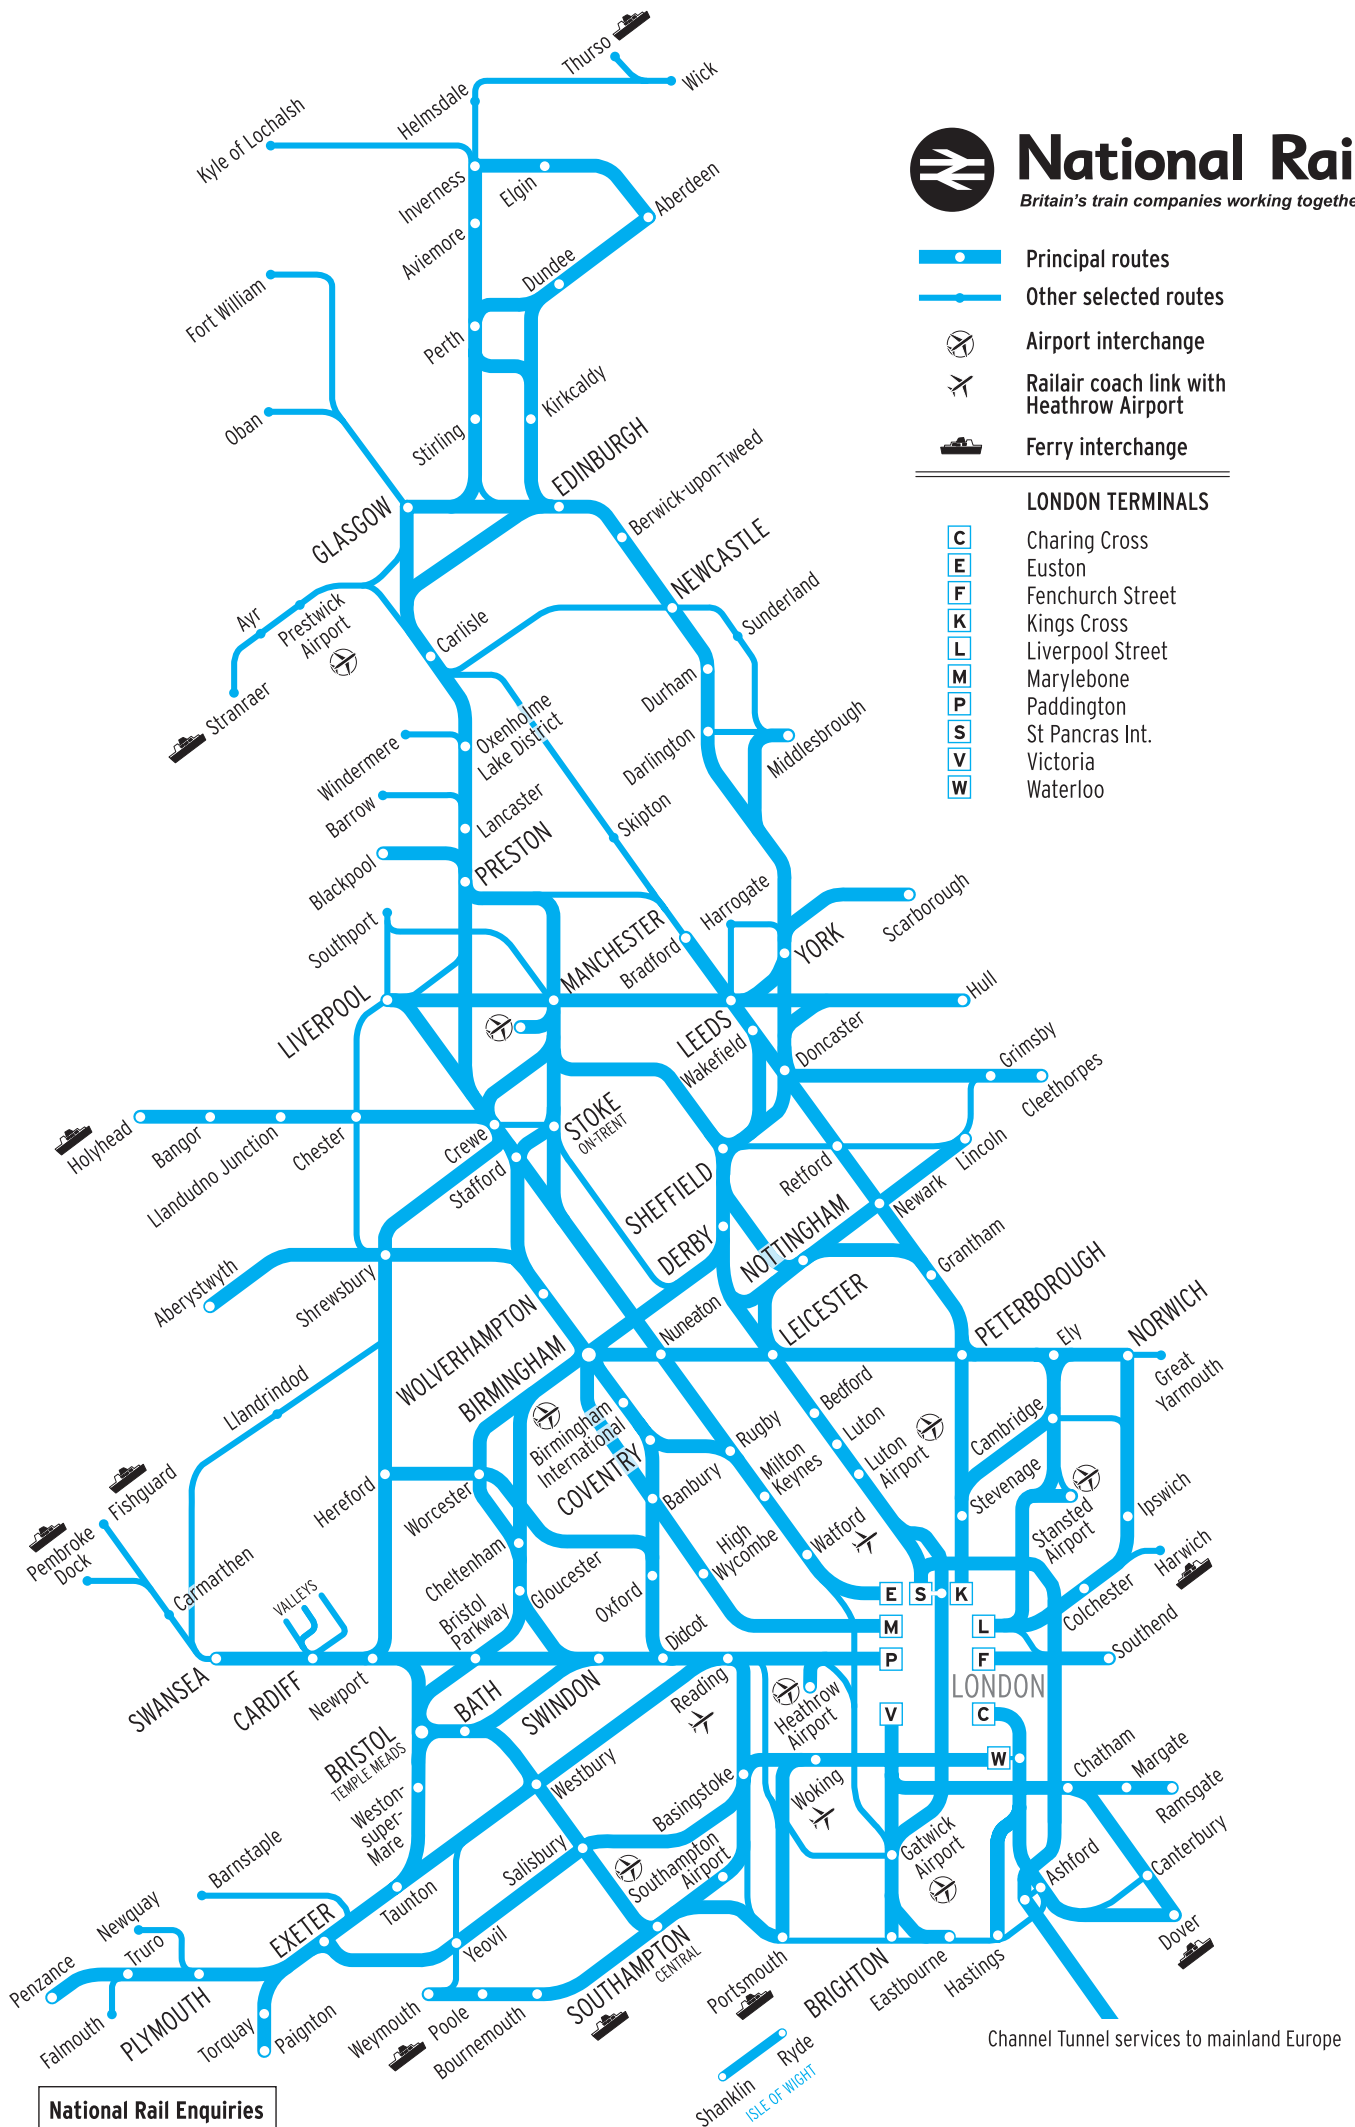

# National Rail

Britain's train companies working together

- Principal routes
- Other selected routes
- Airport interchange
- Railair coach link with Heathrow Airport
- Ferry interchange

## LONDON TERMINALS

- C
- E
- F
- K
- L
- M
- P
- S
- V
- W

- Charing Cross
- Euston
- Fenchurch Street
- Kings Cross
- Liverpool Street
- Marylebone
- Paddington
- St Pancras Int.
- Victoria
- Waterloo